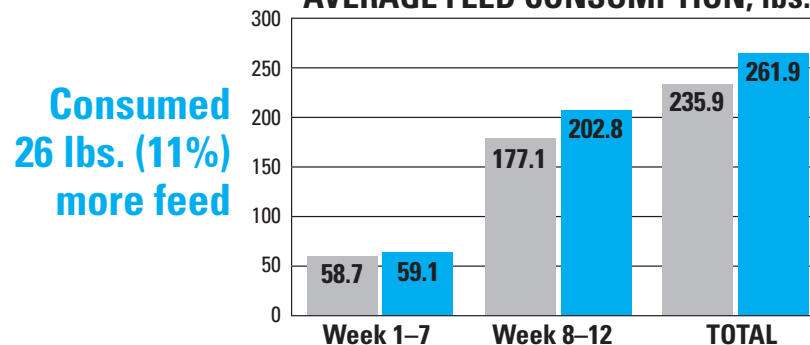

Calves fed starters with AMPLI-Calf™ Technology:

AVERAGE FEED CONSUMPTION, lbs.

CALF WEIGHT, lbs.

CALF HEIGHT, inches

Control Starter AMPLI-Calf Starter

Source: 2006 Land O'Lakes Purina Feed research; control and test groups fed 20% texturized starters with 22:20 calf milk replacer (1.5 lbs./day).