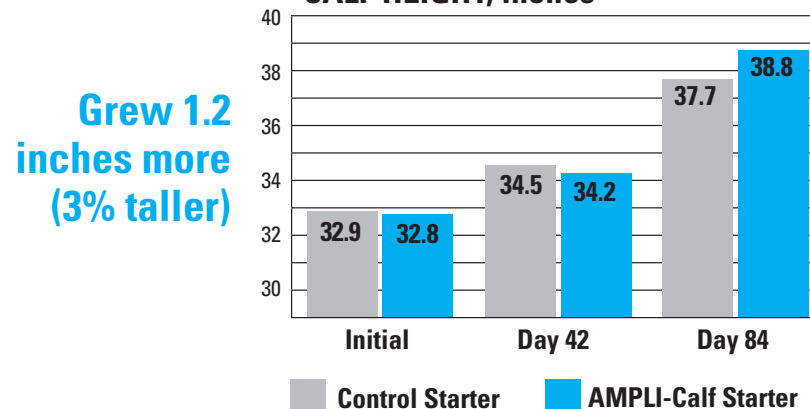

Calves fed starters with AMPLI-Calf™ Technology:

AVERAGE FEED CONSUMPTION, lbs.

CALF WEIGHT, lbs.

CALF HEIGHT, inches

Control Starter AMPLI-Calf Starter

Source: 2006 Land O'Lakes Purina Feed research; control and test groups fed 20% texturized starters with 22:20 calf milk replacer (1.5 lbs./day).