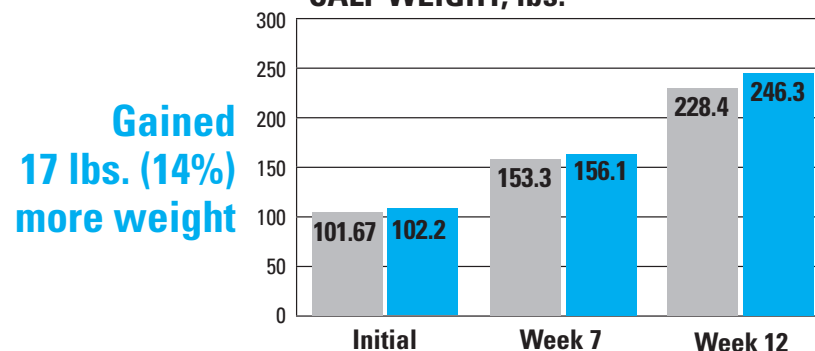

Calves fed starters with AMPLI-Calf™ Technology:

AVERAGE FEED CONSUMPTION, lbs.

CALF WEIGHT, lbs.

CALF HEIGHT, inches

Control Starter AMPLI-Calf Starter

Source: 2006 Land O'Lakes Purina Feed research; control and test groups fed 20% texturized starters with 22:20 calf milk replacer (1.5 lbs./day).